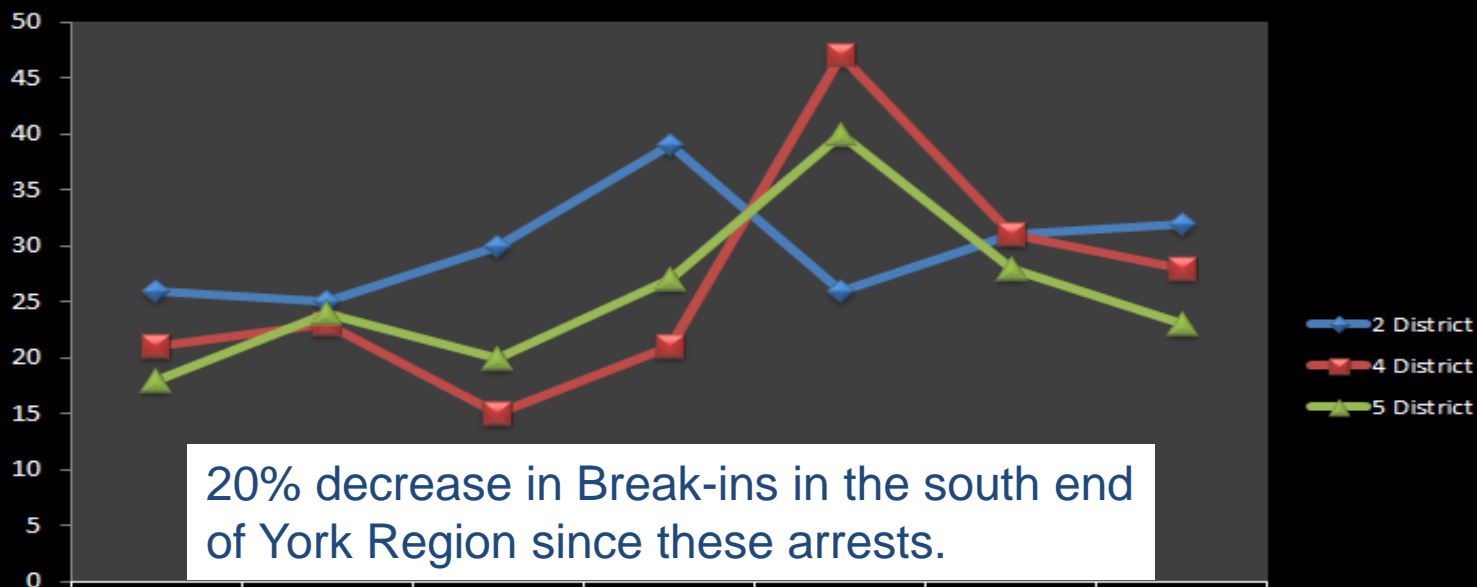

Project Trademark

Decline of Front Door Entries after Arrests

South End District Residential Break and Enter
Jan 1st to July 28

20% decrease in Break-ins in the south end of York Region since these arrests.

	Jan	Feb	Mar	Apr	May	Jun	Jul
2 District	26	25	30	39	26	31	32
4 District	21	23	15	21	47	31	28
5 District	18	24	20	27	40	28	23