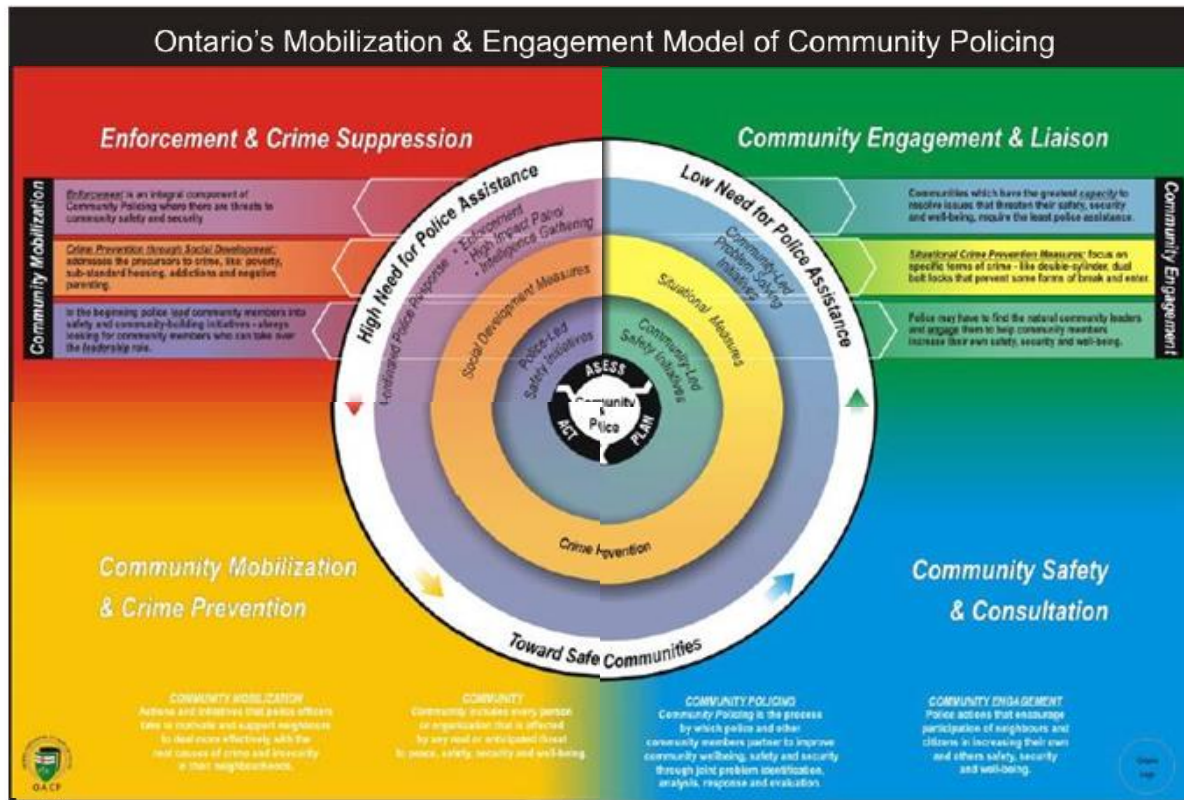

YRP Business Plan

Ontario's Community Mobilization and Engagement Model

Enforcement & Crime Suppression

Community Mobilization and Crime Prevention

Community Safety and Consultation

Community Engagement and Liaison