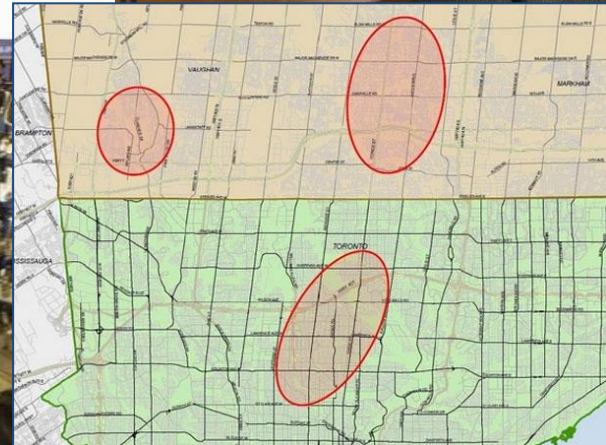

Project Spiderman Residential Break and Enters

'Spiderman' thief used ropes, spy cameras in break-ins

Holes were cut in roofs of high-end homes using sophisticated tools, say police

CBC News | Posted: Feb 27, 2014 3:00 PM ET | Last Updated: Feb 27, 2014 6:39 PM ET

Project Spiderman 2:20

23 shares

A man is facing more than two dozen breaking and entering charges after a series of homes were broken into aided by flexible spy-cams, listening devices and precious-metal testers.

Police likened the thief to super hero *Spider-Man* because in some of the break-ins — which targeted high-end homes in neighbourhoods in and around Toronto including Forest Hill, Richmond Hill and Vaughan — exterior walls were scaled to avoid motion alarms and gain access to second-floor windows. In others, skylights were removed to gain access or holes were cut into the attic.

The thief's climbing ability and arsenal of sophisticated tools prompted police to call the investigation Project Spiderman.